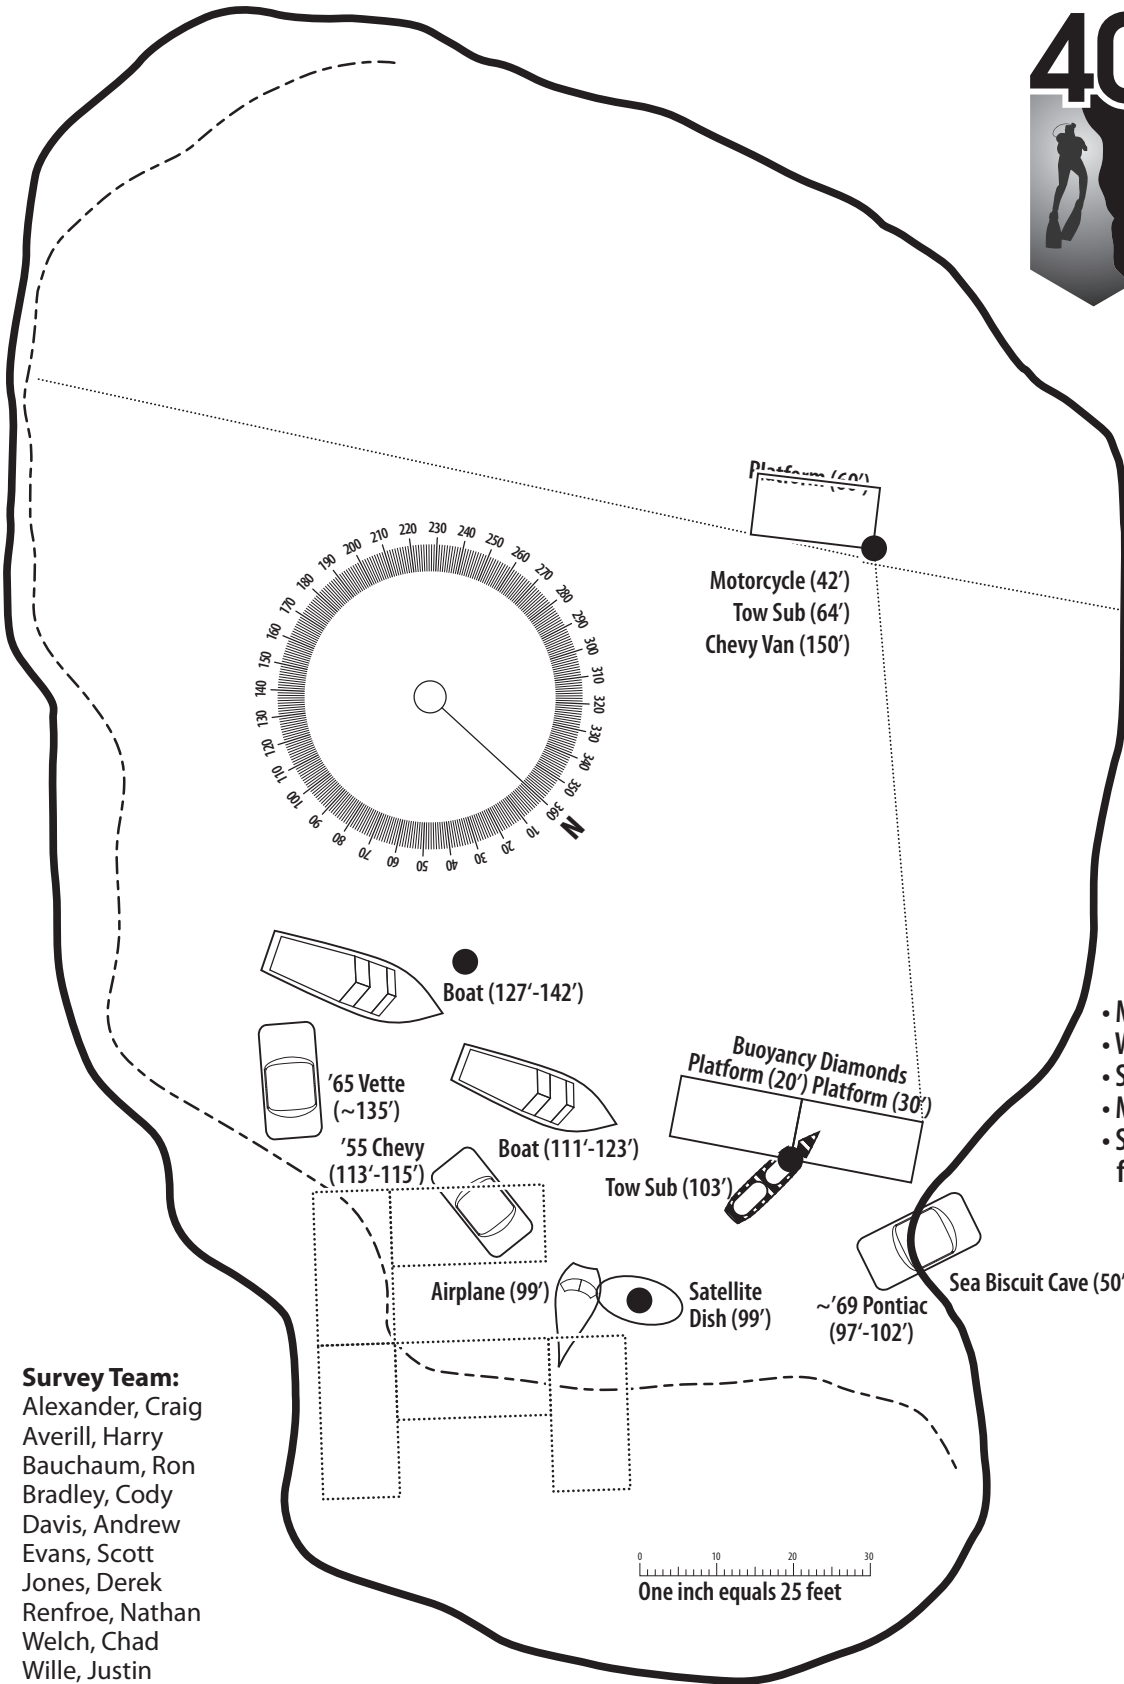

40 Fathom Grotto

- Map as of 15 May 2007
- Water levels fluctuate
- Some items not to scale
- Map a "work in progress"
- See 40FathomGrotto.com for latest version

Survey Team:
 Alexander, Craig
 Averill, Harry
 Bauchaum, Ron
 Bradley, Cody
 Davis, Andrew
 Evans, Scott
 Jones, Derek
 Renfroe, Nathan
 Welch, Chad
 Wille, Justin